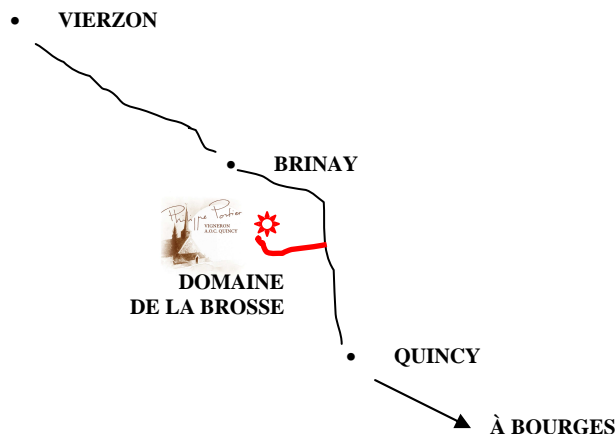

# DOMAINE DE LA BROSSSE

## Access plan

PAGE 1

DOMAINE PHILIPPE PORTIER  
Domaine de la Brosse  
18120 BRINAY  
Phone 02 48 51 04 47

### The Domaine de la Brosse is 230km south of Paris towards Orléans and Vierzon

- From Paris, take Orleans/Nantes/Bordeaux/Palaiseau
- Take exit A71/E09 Orleans Center/Vierzon/Bourges/Limoges/Clermont-Ferrand
- Continue to follow the A71
- Take exit 6-Vierzon-Est towards Mehun-sur-Yèvre
- On the roundabout, take the 3rd exit N76/Route of Bourges towards Blois/Tours
- Continue to follow the N76
- Turn left on D82 Direction St Florent s/Cher
- Continue to follow D82
- Continue after the roundabout and turn left on D27 direction St Florent s/Cher - Brinay
  
- We are on D27 between Brinay and Quincy
- After Brinay, continue driving approximately 3km towards Quincy.
- Cross the intersection Lury – Foëcy and continue straight to Quincy
- Take the first paved road on your right and follow Philippe Portier's panels
- Enter the farmyard (parking) on your left where we will be expecting to welcome you.
- See you soon !